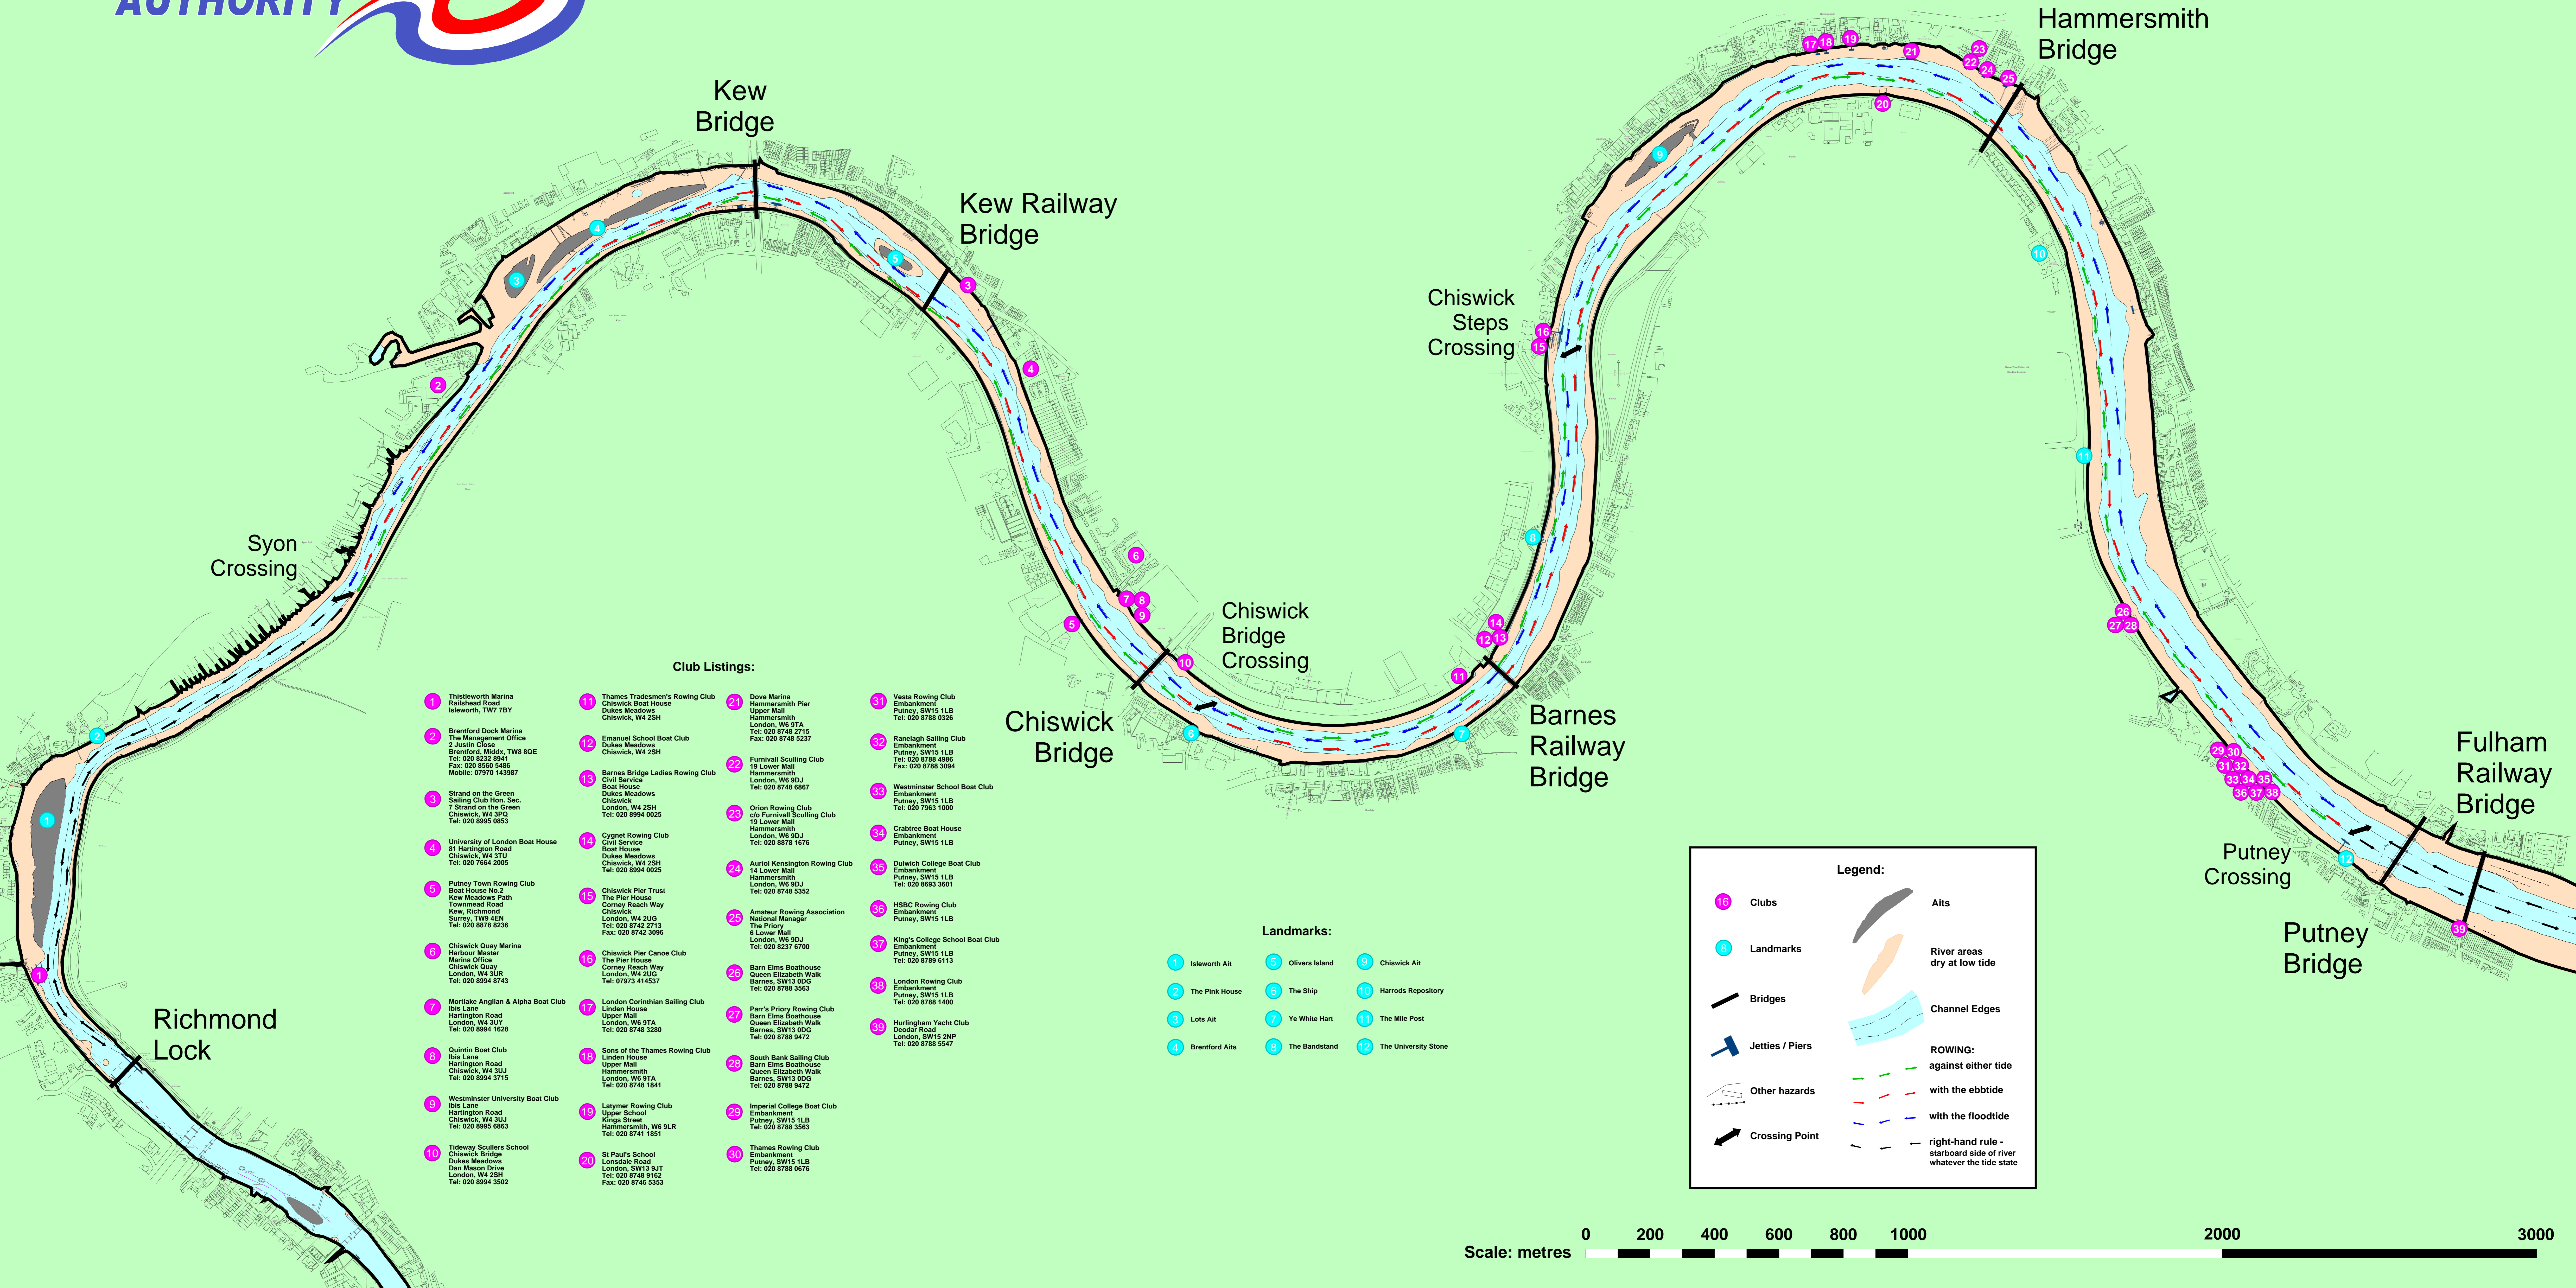

Upper Thames - Leisure Facilities & Landmarks

(Richmond Lock to Fulham Rail Bridge)

Club Listings: