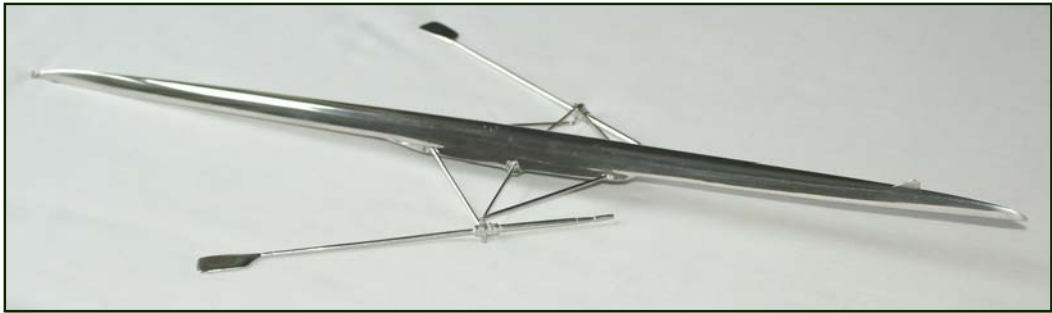

COLLENETTE MODELS

1:16 scale model
Single Scull

COLLENETTE MODELS 17 Grove Road, Barnes, London SW13 0HQ England

Contact: Annie Tel: +44(0)7752 502736

Email: anniecoll@hotmail.co.uk