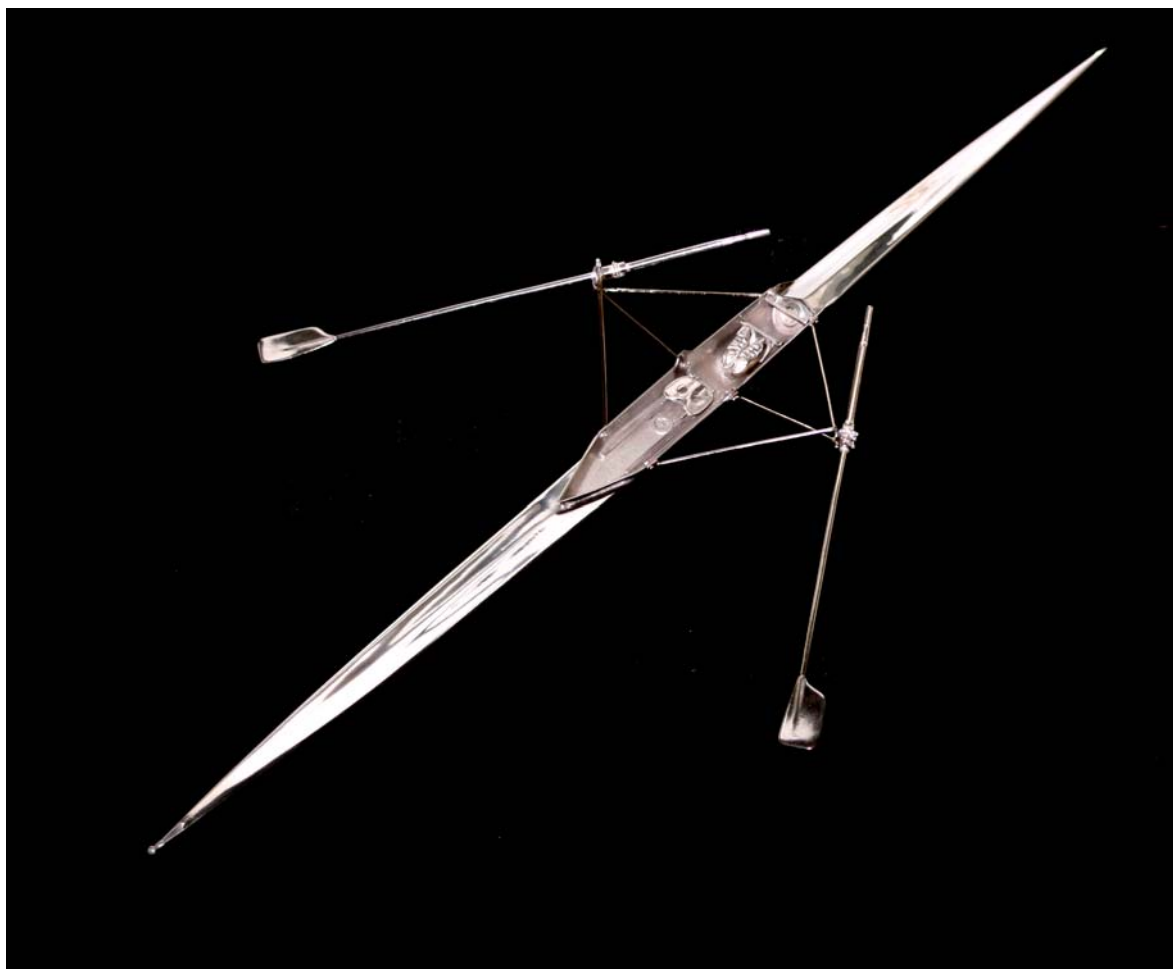

COLLENETTE MODELS

1:16 scale model
Single Scull

COLLENETTE MODELS 17 Grove Road, Barnes, London SW13 0HQ England

Contact: Annie Tel: +44(0)7752 502736

Email: anniecoll@hotmail.co.uk