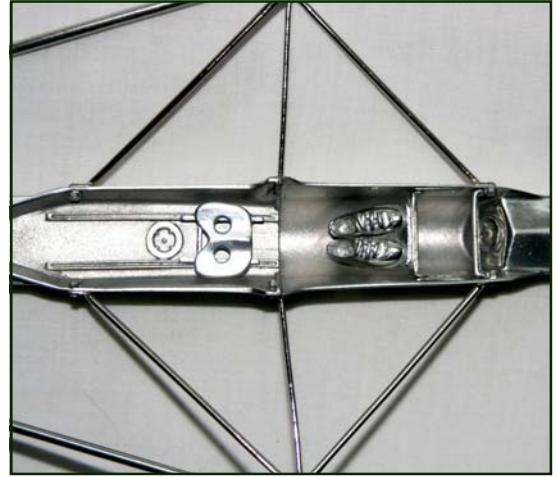

COLLENETTE MODELS

1:16 scale model
Single Scull

COLLENETTE MODELS 17 Grove Road, Barnes, London SW13 0HQ England

Contact: Annie Tel: +44(0)7752 502736

Email: anniecoll@hotmail.co.uk