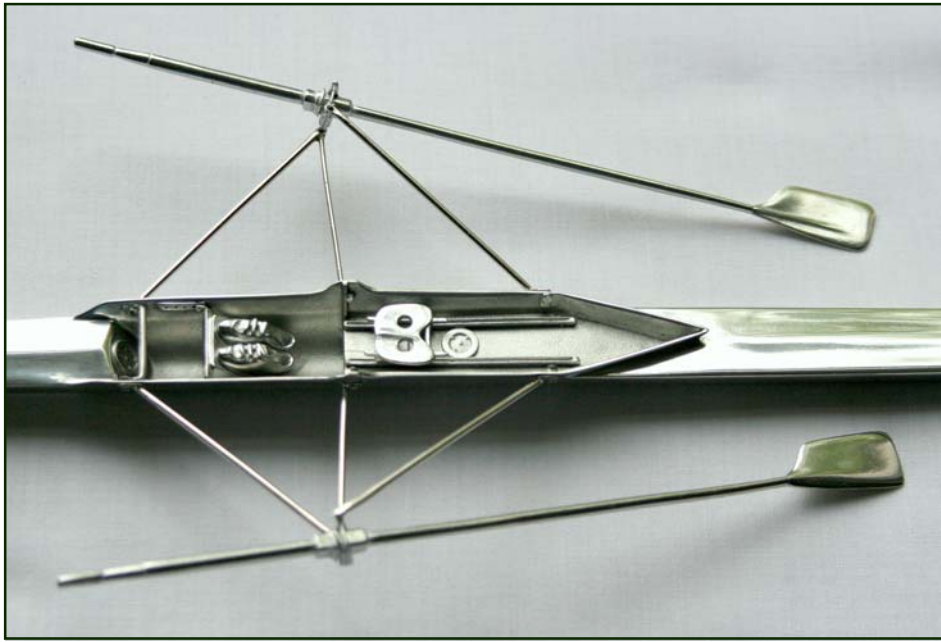

COLLENETTE MODELS

1:16 scale model
Single Scull

COLLENETTE MODELS 17 Grove Road, Barnes, London SW13 0HQ England

Contact: Annie Tel: +44(0)7752 502736

Email: anniecoll@hotmail.co.uk