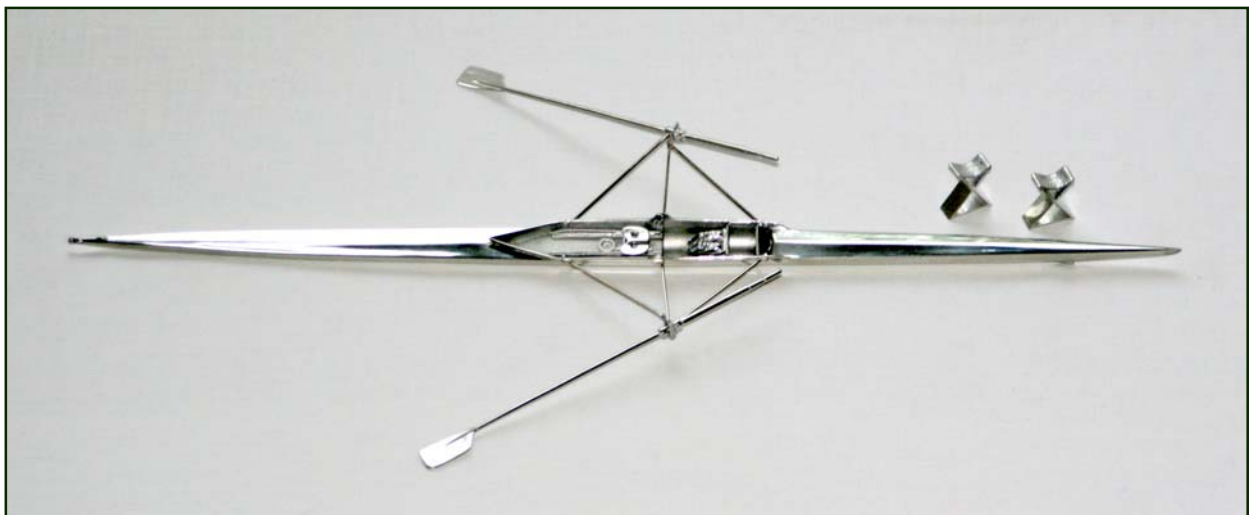

COLLENETTE MODELS

1:16 scale model
Single Scull

COLLENETTE MODELS 17 Grove Road, Barnes, London SW13 0HQ England

Contact: Annie Tel: +44(0)7752 502736

Email: anniecoll@hotmail.co.uk