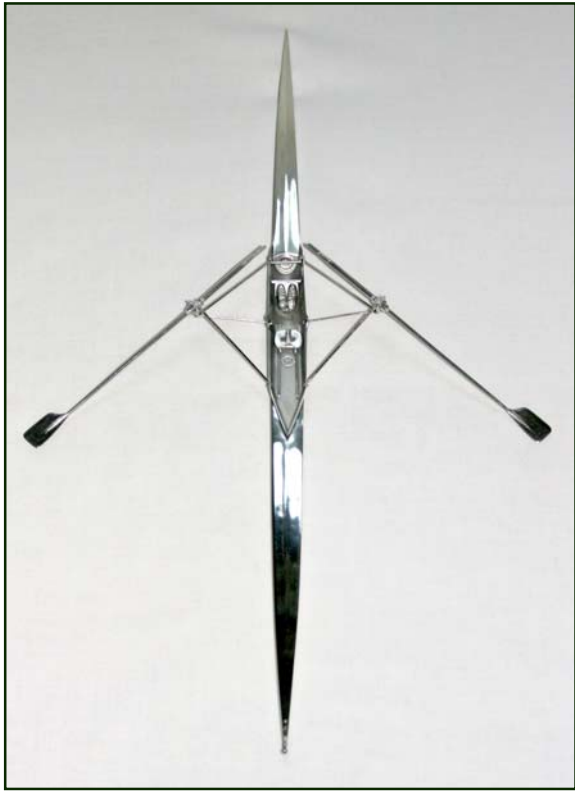

COLLENETTE MODELS

1:16 scale model
Single Scull

COLLENETTE MODELS 17 Grove Road, Barnes, London SW13 0HQ England

Contact: Annie Tel: +44(0)7752 502736

Email: anniecoll@hotmail.co.uk